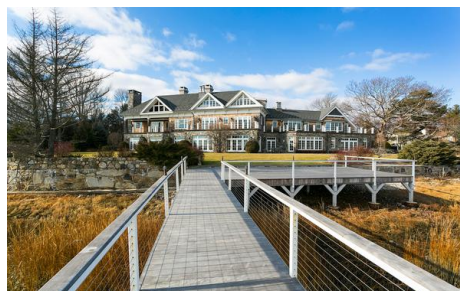

5 Judy Point Lane
Westport, CT

WILLIAM RAVEIS
LUXURY PROPERTIES

JUDY POINT -- GOLD COAST TREASURE ON THE SOUND

6 bedrooms | 7/3 bathrooms | 12568 sq.ft. | 3 garages | built 2003 | lot 1.22

\$ 8,625,000

Spectacular gated waterfront residence on 275' coastline, with beach and deepwater dock. Sweeping unobstructed views of Harbor and LI Sound. House is a showplace. Ocean vistas maximized with French doors leading to patios or balconies. Pool/spa close to water's edge. Amazing location 5 minutes from train and Int. 95.