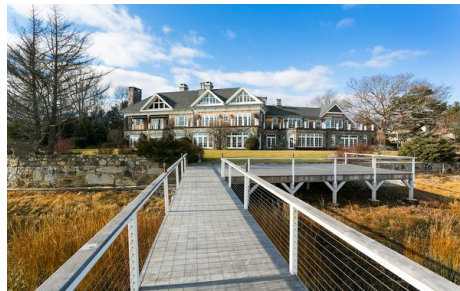

5 Judy Point Lane
Westport, CT

WILLIAM RAVEIS
LUXURY PROPERTIES

JUDY POINT -- GOLD COAST TREASURE ON THE SOUND

6 bedrooms | 7/3 bathrooms | 12568 sq.ft. | 3 garages | built 2003 | lot 1.22

\$ 8,625,000

Spectacular gated waterfront residence on 275' coastline, with beach and deepwater dock. Sweeping unobstructed views of Harbor and LI Sound. House is a showplace. Ocean vistas maximized with French doors leading to patios or balconies. Pool/spa close to water's edge. Amazing location 5 minutes from train and Int. 95.