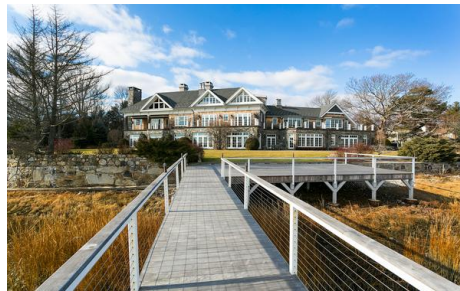

5 Judy Point Lane  
Westport, CT

**WILLIAM RAVEIS**  
LUXURY PROPERTIES

## JUDY POINT -- GOLD COAST TREASURE ON THE SOUND

6 bedrooms | 7/3 bathrooms | 12568 sq.ft. | 3 garages | built 2003 | lot 1.22

\$ 8,625,000

Spectacular gated waterfront residence on 275' coastline, with beach and deepwater dock. Sweeping unobstructed views of Harbor and LI Sound. House is a showplace. Ocean vistas maximized with French doors leading to patios or balconies. Pool/spa close to water's edge. Amazing location 5 minutes from train and Int. 95.